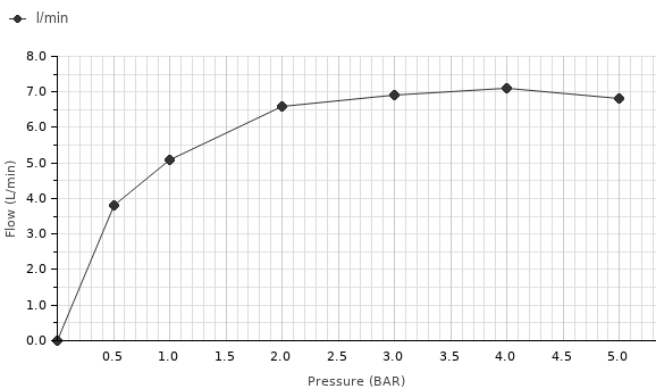

### Description

Single lever bidet mixer 3/8". Ø25 mm.ceramic cartridge. Connection 3/8" and length of hoses 400 mm. "Plus" aerator. Flow rate 7.5 l/min. at 3 bar.

### Flow rate diagramme

Pressure (bar)	0	0.5	1	2	3	4	5
Flow - l/min (±15%)	0	3.8	5.1	6.6	6.9	7.1	6.8